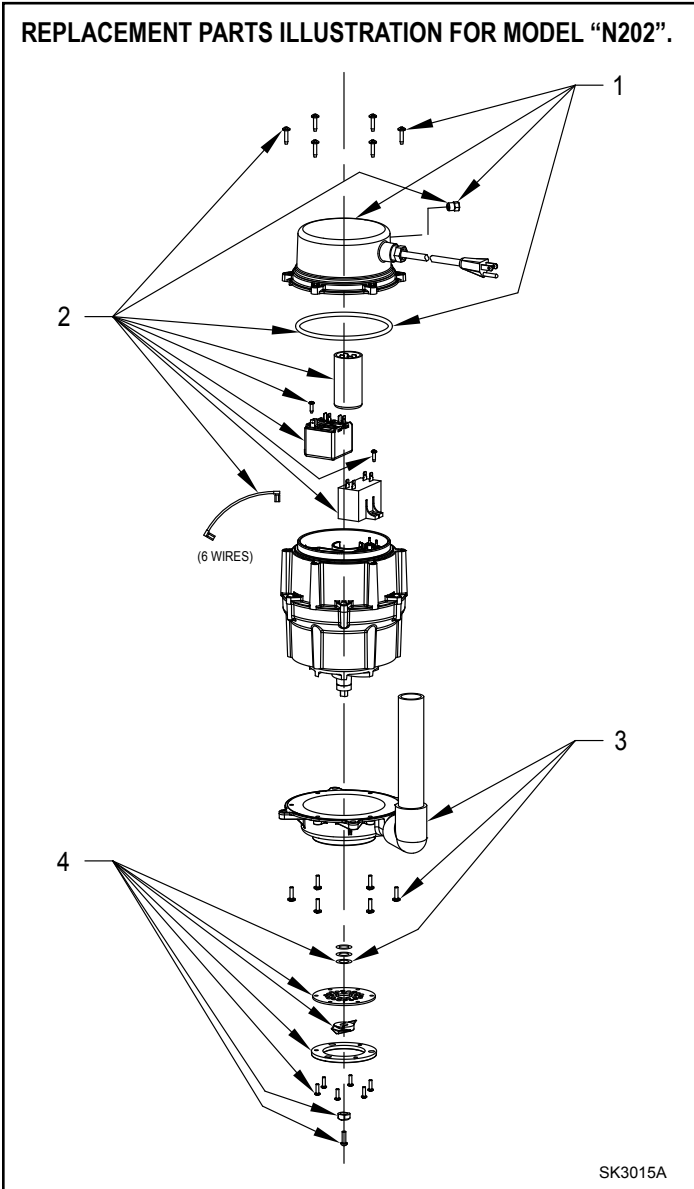

REPLACEMENT PARTS LIST FOR MODEL "N202".

REPLACEMENT PARTS LIST FOR MODEL "WM202".

MODELS: N202-C & D			
REF NO.	DESCRIPTION	QTY	NOTES
1	Cover & cord asm.	1	4/10 thru Current 153046
2	Electrical kit	1	153047
3	Pump housing kit	1	153053
4	Cutter kit/Premium system	1	153052

MODELS: WM202-A & B			
REF NO.	DESCRIPTION	QTY	NOTES
1	Cover & cord asm./White Cord	1	6/12 thru Current 153055
2	Electrical kit	1	153047
3	Pump housing kit	1	153053
4	Cutter kit/Premium system	1	153052

REPLACEMENT PARTS ILLUSTRATION FOR MODEL "N202".

REPLACEMENT PARTS ILLUSTRATION FOR MODEL "WM202".

PUMP COMPANY

MAIL TO: P.O. BOX 16347 • Louisville, KY 40256-0347
SHIP TO: 3649 Cane Run Road • Louisville, KY 40211-1961
(502) 778-2731 • 1 (800) 928-PUMP • FAX (502) 774-3624

Your Peace of Mind is Our Top Priority®

visit our web site:
www.zoeller.com