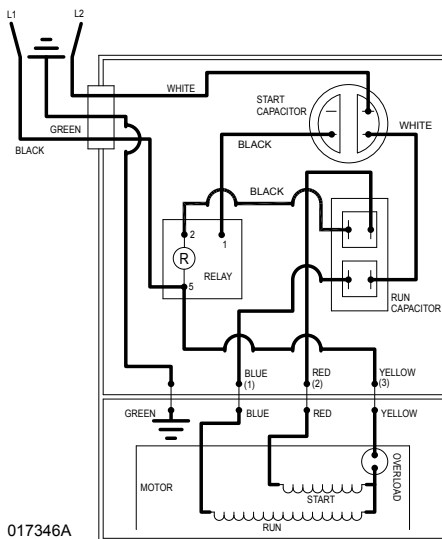

Product information presented here reflects conditions at time of publication. Consult factory regarding discrepancies or inconsistencies.

REPLACEMENT PARTS LIST FOR MODELS:

N202 NONAUTOMATIC 115V WM202 AUTOMATIC 115V

Consult factory for all other models.

TO ORDER REPLACEMENT PARTS:
PLEASE FURNISH THE FOLLOWING INFORMATION:

- Model number
- Part number of pump
- Part number and description of part

WIRING DIAGRAM FOR MODELS
 "N202-C & D"
 4/10 thru Current

WIRING DIAGRAM FOR MODELS
 "WM202-A & B"
 6/12 thru Current

REPLACEMENT PARTS LIST FOR MODEL "N202".

REPLACEMENT PARTS LIST FOR MODEL "WM202".

MODELS: N202-C & D			
REF NO.	DESCRIPTION	QTY	NOTES
1	Cover & cord asm.	1	4/10 thru Current 153046
2	Electrical kit	1	153047
3	Pump housing kit	1	153053
4	Cutter kit/Premium system	1	153052

MODELS: WM202-A & B			
REF NO.	DESCRIPTION	QTY	NOTES
1	Cover & cord asm./White Cord	1	6/12 thru Current 153055
2	Electrical kit	1	153047
3	Pump housing kit	1	153053
4	Cutter kit/Premium system	1	153052