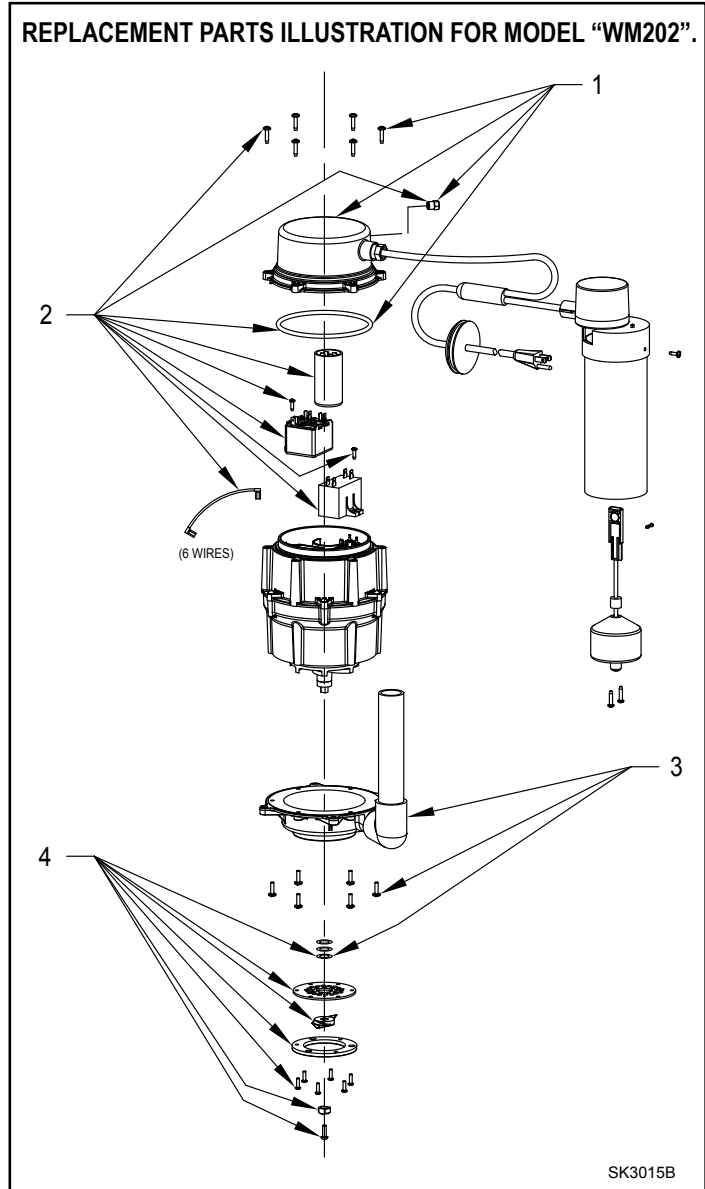

REPLACEMENT PARTS LIST FOR MODEL "N202".

REPLACEMENT PARTS LIST FOR MODEL "WM202".

MODELS: N202-C & D			
REF NO.	DESCRIPTION	QTY	NOTES
1	Cover & cord asm.	1	4/10 thru Current 153046
2	Electrical kit	1	153047
3	Pump housing kit	1	153053
4	Cutter kit/Premium system	1	153052

MODELS: WM202-A & B			
REF NO.	DESCRIPTION	QTY	NOTES
1	Cover & cord asm./White Cord	1	6/12 thru Current 153055
2	Electrical kit	1	153047
3	Pump housing kit	1	153053
4	Cutter kit/Premium system	1	153052

REPLACEMENT PARTS ILLUSTRATION FOR MODEL "N202".

REPLACEMENT PARTS ILLUSTRATION FOR MODEL "WM202".

PUMP COMPANY

MAIL TO: P.O. BOX 16347 • Louisville, KY 40256-0347
SHIP TO: 3649 Cane Run Road • Louisville, KY 40211-1961
(502) 778-2731 • 1 (800) 928-PUMP • FAX (502) 774-3624

Your Peace of Mind is Our Top Priority®

visit our web site:
www.zoeller.com