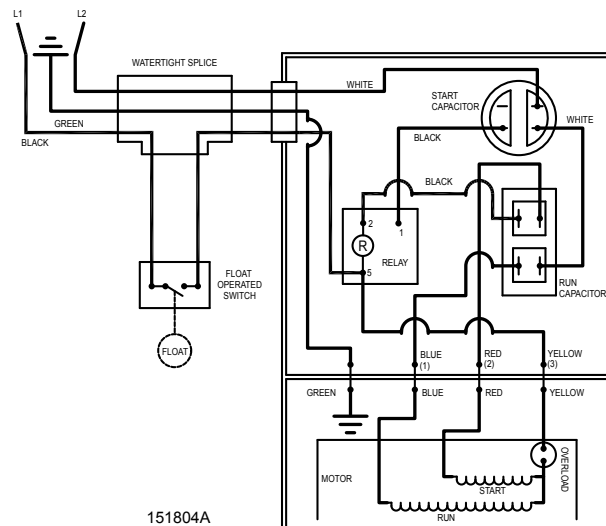

Product information presented here reflects conditions at time of publication. Consult factory regarding discrepancies or inconsistencies.

REPLACEMENT PARTS LIST FOR MODELS:

N202 NONAUTOMATIC 115V WM202 AUTOMATIC 115V

Consult factory for all other models.

TO ORDER REPLACEMENT PARTS:
PLEASE FURNISH THE FOLLOWING INFORMATION:

- Model number
- Part number of pump
- Part number and description of part

WIRING DIAGRAM FOR MODELS
 "N202-C & D"
 4/10 thru Current

WIRING DIAGRAM FOR MODELS
 "WM202-A & B"
 6/12 thru Current

REPLACEMENT PARTS LIST FOR MODEL "N202".

REPLACEMENT PARTS LIST FOR MODEL "WM202".

MODELS: N202-C & D			
REF NO.	DESCRIPTION	QTY	NOTES
1	Cover & cord asm.	1	4/10 thru Current 153046
2	Electrical kit	1	153047
3	Pump housing kit	1	153053
4	Cutter kit/Premium system	1	153052

MODELS: WM202-A & B			
REF NO.	DESCRIPTION	QTY	NOTES
1	Cover & cord asm./White Cord	1	6/12 thru Current 153055
2	Electrical kit	1	153047
3	Pump housing kit	1	153053
4	Cutter kit/Premium system	1	153052